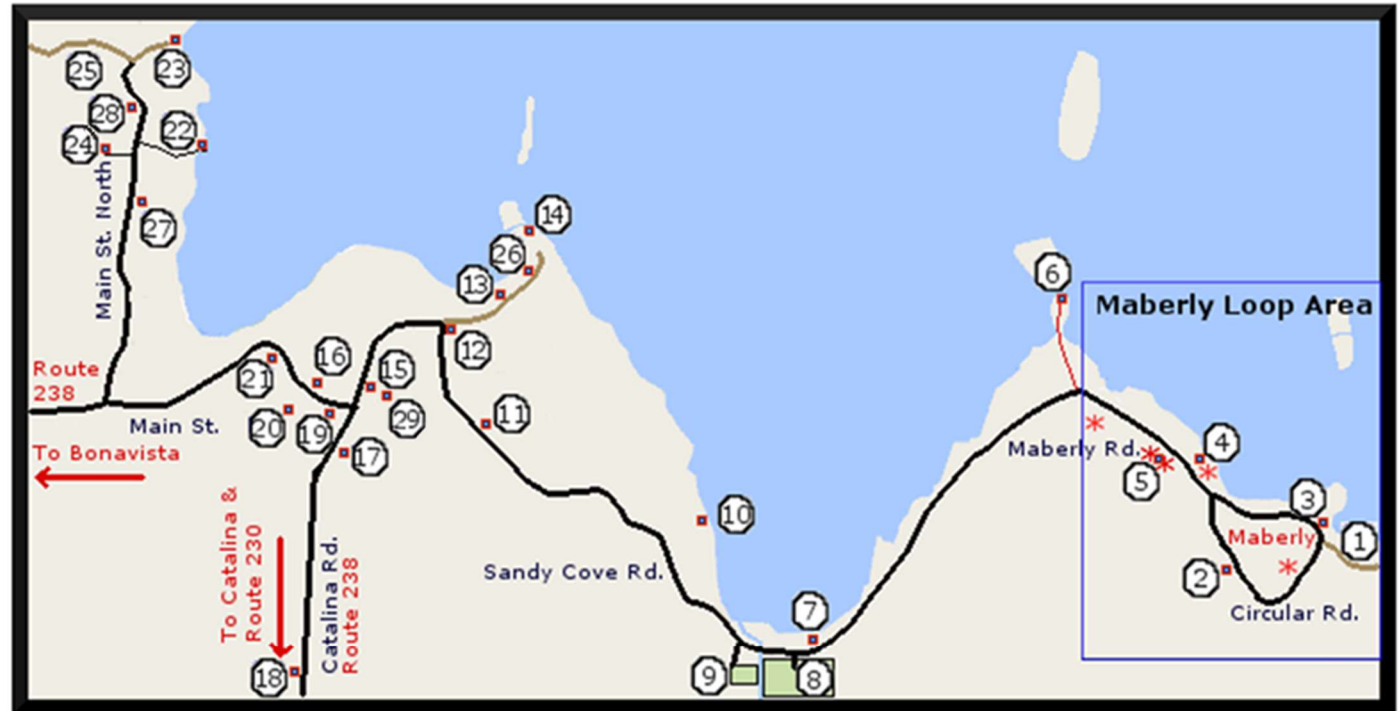

- 1: Maberly to Lt. Catalina Trail
- 2: [Puffin Ventures](#)
- [Craft Store/Puffin Train](#)
- 3: Movie Site/Fish Flake
- 4: [Lookout Site](#)
- 5: Upstairs Downstairs Root Cellars
- 6: Puffin Viewing Site
- 7: Sea Breeze Takeout
- 8: Municipal Park
- 9: Gary Baker Memorial Campground
- 10: Mini-Dungeon
- 11: Collins Quick Stop & Puffin Cafe
- 12: Bird Island Inn B&B
- 13: Elliston Adventure & Liam's Pottery
- 14: Sealers' Memorial
- 15: Post Office
- 16: United Church
- 17: Meems Elliston B&B
- 18: Mountain Ridge Cabins
- 19: John C. Crosbie Sealers' Interpretation Centre
- 20: Anglican Church
- 21: Nanny Root Cellar Kitchen
- 22: Coles' Gulch
- 23: Island View Cabins
- 24: Coles Vacation Home
- 25: Klondike Trail
- 26: Home From The Ice Floes Craft Shop
- 27: The Puffin's Nest
- 28: Coles Vacation Home
- 29: Elliston Vacation Homes

Map of the Elliston/Maberly Area

*** = Best examples of root cellars**

Puffin Ventures Craft Shop's GPS Coordinates are (48.619565, -53.015787)
and our Latitude/Longitude is 48.619565, -53.015787.

Visit the Elliston Community Website @ www.townofelliston.ca