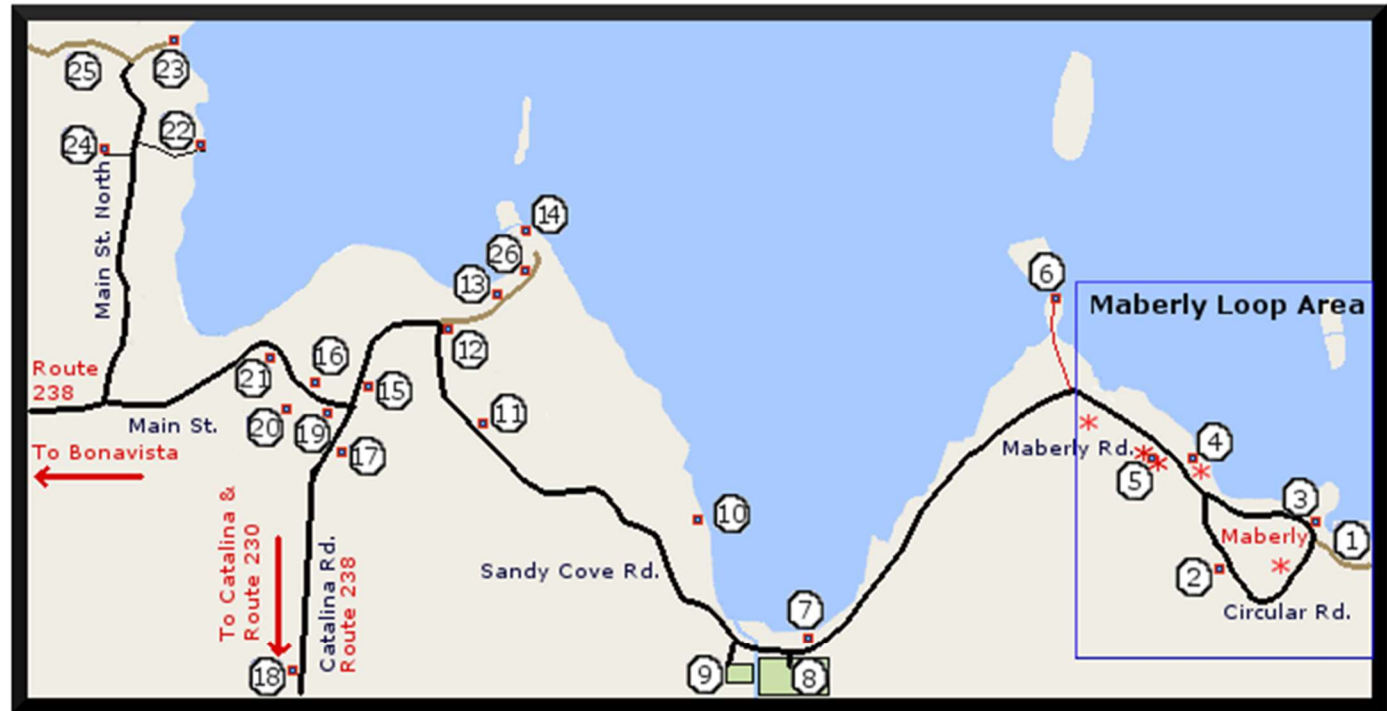

Map of the Elliston/Maberly Area

- 1: Maberly to Lt. Catalina Trail
- 2: [Puffin Ventures](#)
- 3: [Movie Site/Fish Flake](#)
- 4: [Lookout Site](#)
- 5: Upstairs Downstairs Root Cellars
- 6: Puffin Viewing Site
- 7: Sea Breeze Takeout
- 8: Municipal Park
- 9: Gary Baker Memorial Campground
- 10: Mini-Dungeon
- 11: Collins Quick Stop & Puffin Cafe
- 12: Bird Island Inn B&B
- 13: Elliston Adventure
- 14: Sealers' Memorial
- 15: Post Office
- 16: United Church
- 17: Meems Elliston B&B
- 18: Mountain Ridge Cabins
- 19: John C. Crosbie Sealers' Interpretation Centre
- 20: Anglican Church
- 21: Nanny Root Cellar Kitchen
- 22: Coles' Gulch
- 23: Island View Cabins
- 24: Coles Vacation Home
- 25: Klondike Trail
- 26: Home From The Ice Floes Craft Shop

* = Best examples of root cellars

Puffin Ventures Craft Shop's GPS Coordinates are (48.619565, -53.015787)
and our Latitude/Longitude is 48.619565, -53.015787.

Visit the Elliston Community Website @ www.townofelliston.ca